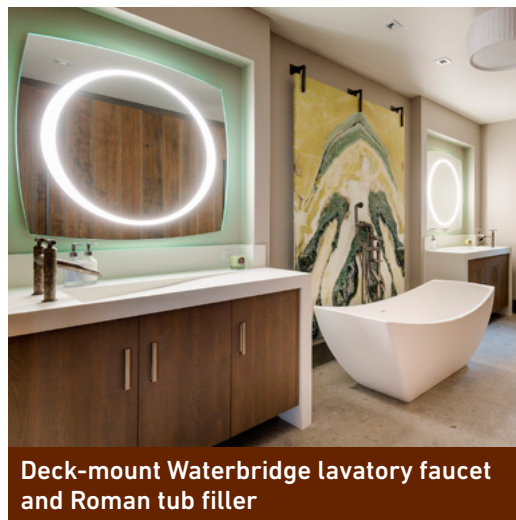

With four of the maker's popular industrial-style bath collections, Villa Harrah is transformed into a luxurious vacation home befitting of its Hollywood past

(Petaluma, CA, July 31, 2019) With their signature "industrial chic" look, **Sonoma Forge** faucets help create a fresh new identity for an aging lakeside vacation home. Once a hideaway where Dean Martin, Frank Sinatra and Sammy Davis Jr. relaxed between performances at nearby Harrah's casino, Villa Harrah got a top-to-bottom makeover from Solanna Design, LLC. The timeless new look blends clean lines and modern materials with a touch of industrial chic—the signature look of Sonoma Forge's handcrafted forged metal faucets.

Great room wet bar with Brut kitchen faucet, side spray and air gap in Rustic Nickel

En suite bathroom with wall-mount Waterbridge lavatory faucet and Roman tub filler

mount both deck and wall for extra flexibility, and she chose the Asian-inspired **waterfall spout** in a soulful Rustic Nickel finish to contrast with the otherwise sleek, modern spaces.

In the kitchen, Sonoma Forge's **Cuvee Series** faucet in Rustic Copper, with coordinating accessories, adds industrial flavor while showing off its prominent, arching spout and offset lever handles. Meanwhile, in the great room, Villa Harrah's wet bar area features a **Brut Collection** faucet with an elbow spout that celebrates the beauty of raw plumbing parts.

"Sonoma Forge faucets and fittings celebrate the rich history of metalworking while offering refreshingly modern choices in faucets and bath accessories. They're an ideal fit for a home like Villa Harrah, with such a storied past, as well as any residential, hospitality, or commercial environment," says Sonoma Forge president Erik Ambjor.