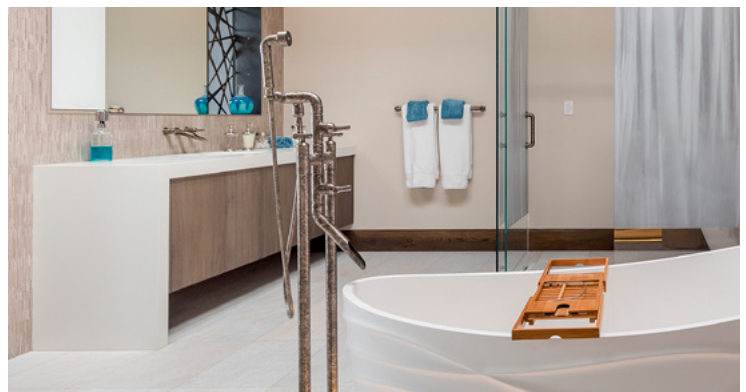

With four of the maker's popular industrial-style bath collections, Villa Harrah is transformed into a luxurious vacation home befitting of its Hollywood past

(Petaluma, CA, July 31, 2019) With their signature "industrial chic" look, **Sonoma Forge** faucets help create a fresh new identity for an aging lakeside vacation home. Once a hideaway where Dean Martin, Frank Sinatra and Sammy Davis Jr. relaxed between performances at nearby Harrah's casino, Villa Harrah got a top-to-bottom makeover from Solanna Design, LLC. The timeless new look blends clean lines and modern materials with a touch of industrial chic—the signature look of Sonoma Forge's handcrafted forged metal faucets.

Great room wet bar with Brut kitchen faucet, side spray and air gap in Rustic Nickel

En suite bathroom with wall-mount Waterbridge lavatory faucet and Roman tub filler

mount both deck and wall for extra flexibility, and she chose the Asian-inspired **waterfall spout** in a soulful Rustic Nickel finish to contrast with the otherwise sleek, modern spaces.

In the kitchen, Sonoma Forge's **Cuvee Series** faucet in Rustic Copper, with coordinating accessories, adds industrial flavor while showing off its prominent, arching spout and offset lever handles. Meanwhile, in the great room, Villa Harrah's wet bar area features a **Brut Collection** faucet with an elbow spout that celebrates the beauty of raw plumbing parts.